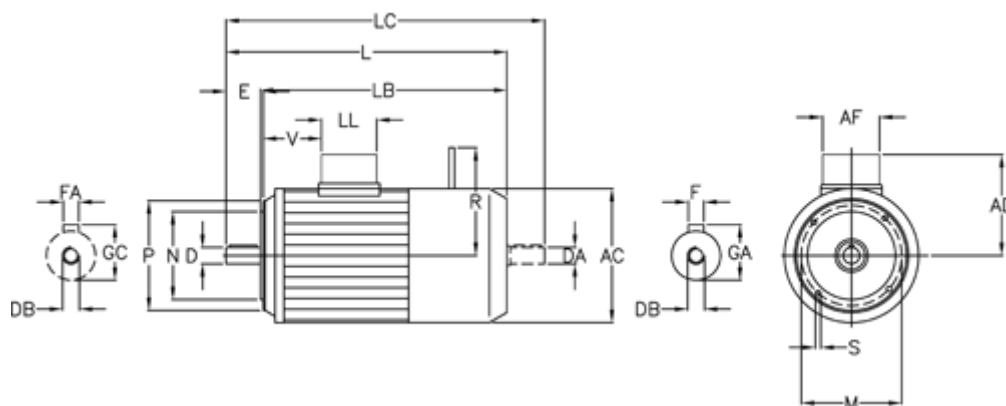

Article number: 25025415406175

Description: Bonfiglioli brake motor BE71A-4-FA3.5 0.25KW
1400 rpm 3x230/400v 50HZ IE2 AC brake IP55 3.5 B14 stainless steel

Measures

A/F = 74	EA = 14	LL = 80
AC = 138	F = 5	M = 85
AD = 108	FA = 5	N = 70
D = 14	GA = 16.0	P = 105
DA = M5	GC = 16.0	R = 124
DB = M5	L = 310	S = M6
DB1 = M5	LB = 280	T = 2.5
E = 30	LC = 342	V = 68